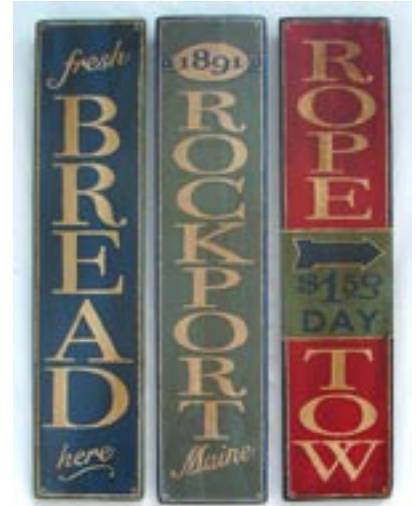

THE MAINE SHINGLE SERIES ORDER FORM

The Maine Shingle Series have been popular. Your favorite place, your favorite hobby, your family name, you name it! The Maine Shingle Series are 5 1/2" x 24" (custom sizes available).

- Hand-crafted in solid wood
- Hand-lettered and antiqued
- Finished with satin varnish
- Signed and ready to hang

Shingles are available in antique blue, red or green as shown at right. Samples shown here are available for immediate delivery in most cases.